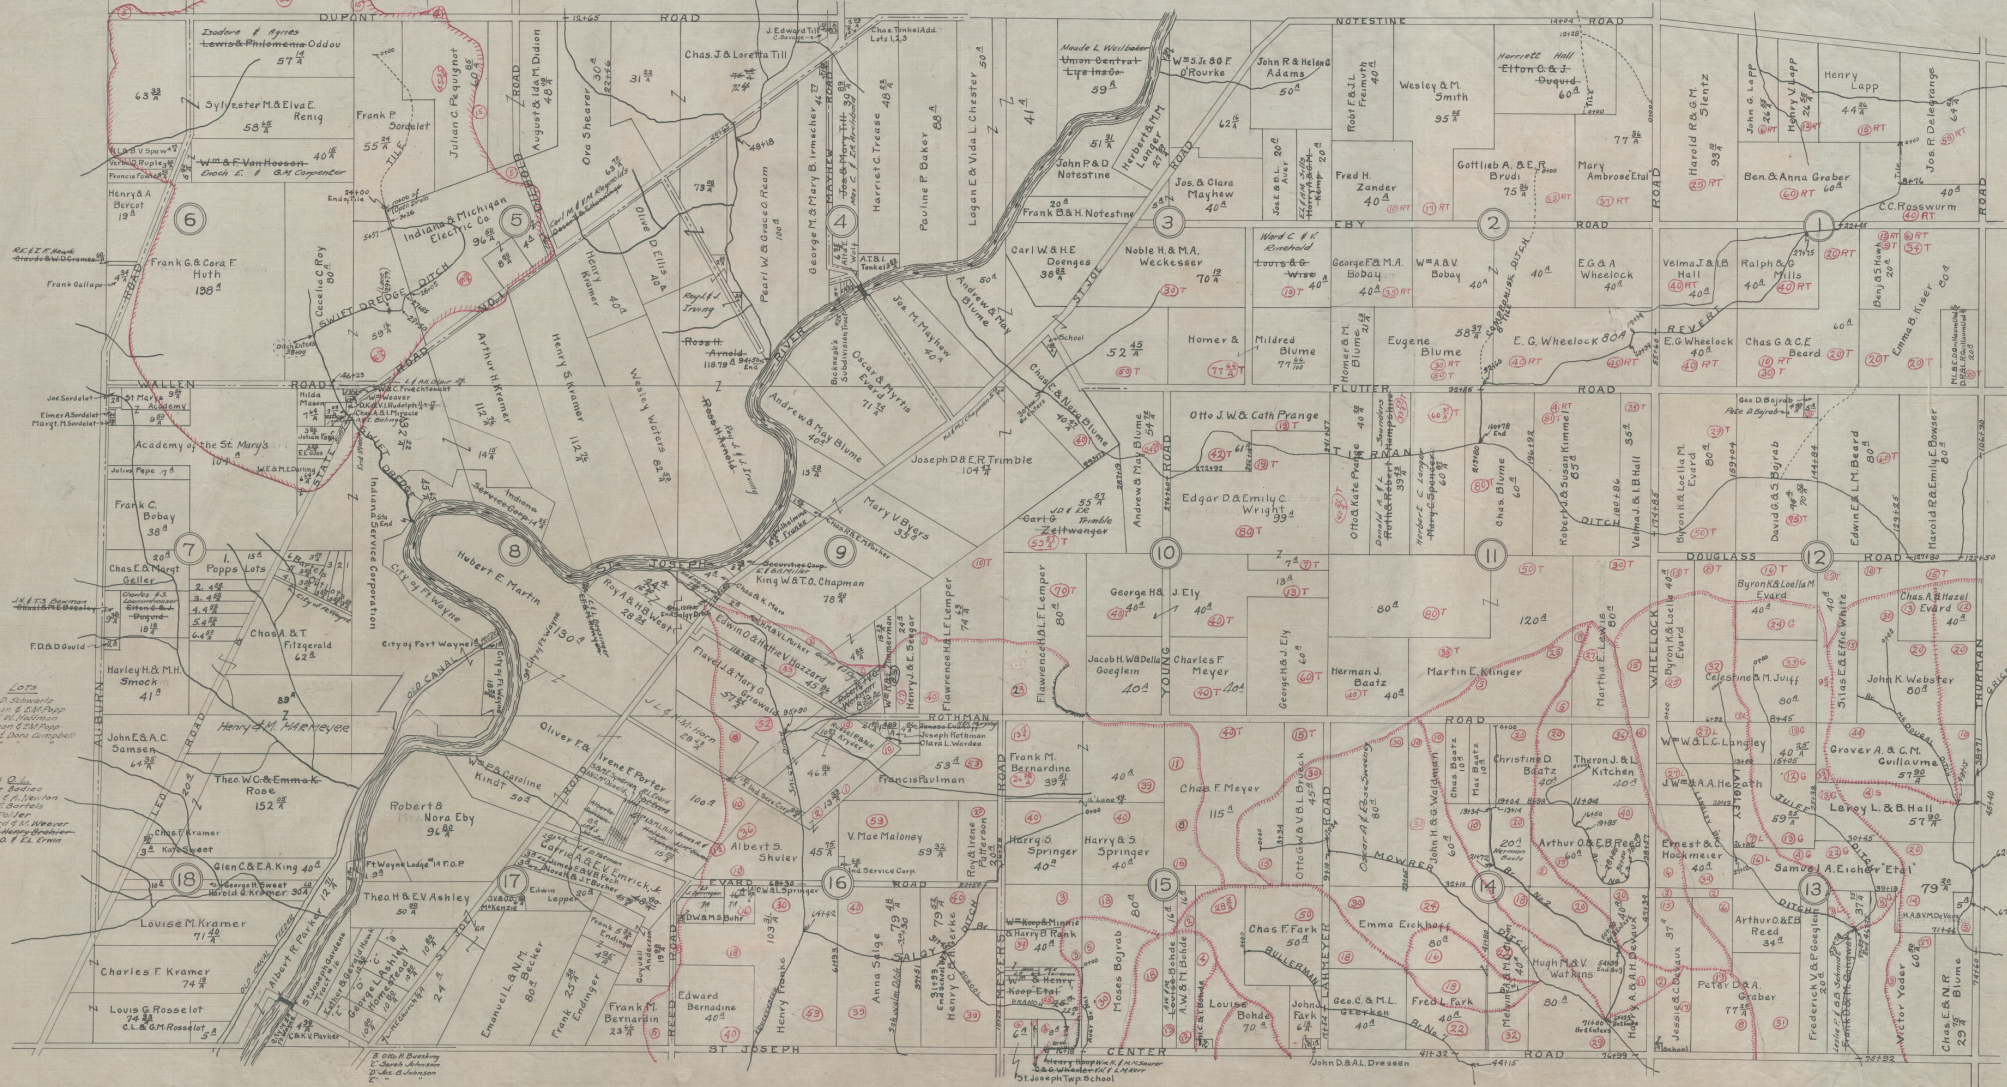

NORTH HALF ST. JOSEPH TWP.

W. CARLISLE DUELL

COUNTY SURVEYOR.

St. Joseph Center
St. Joseph School

John D. A. L. Dressen