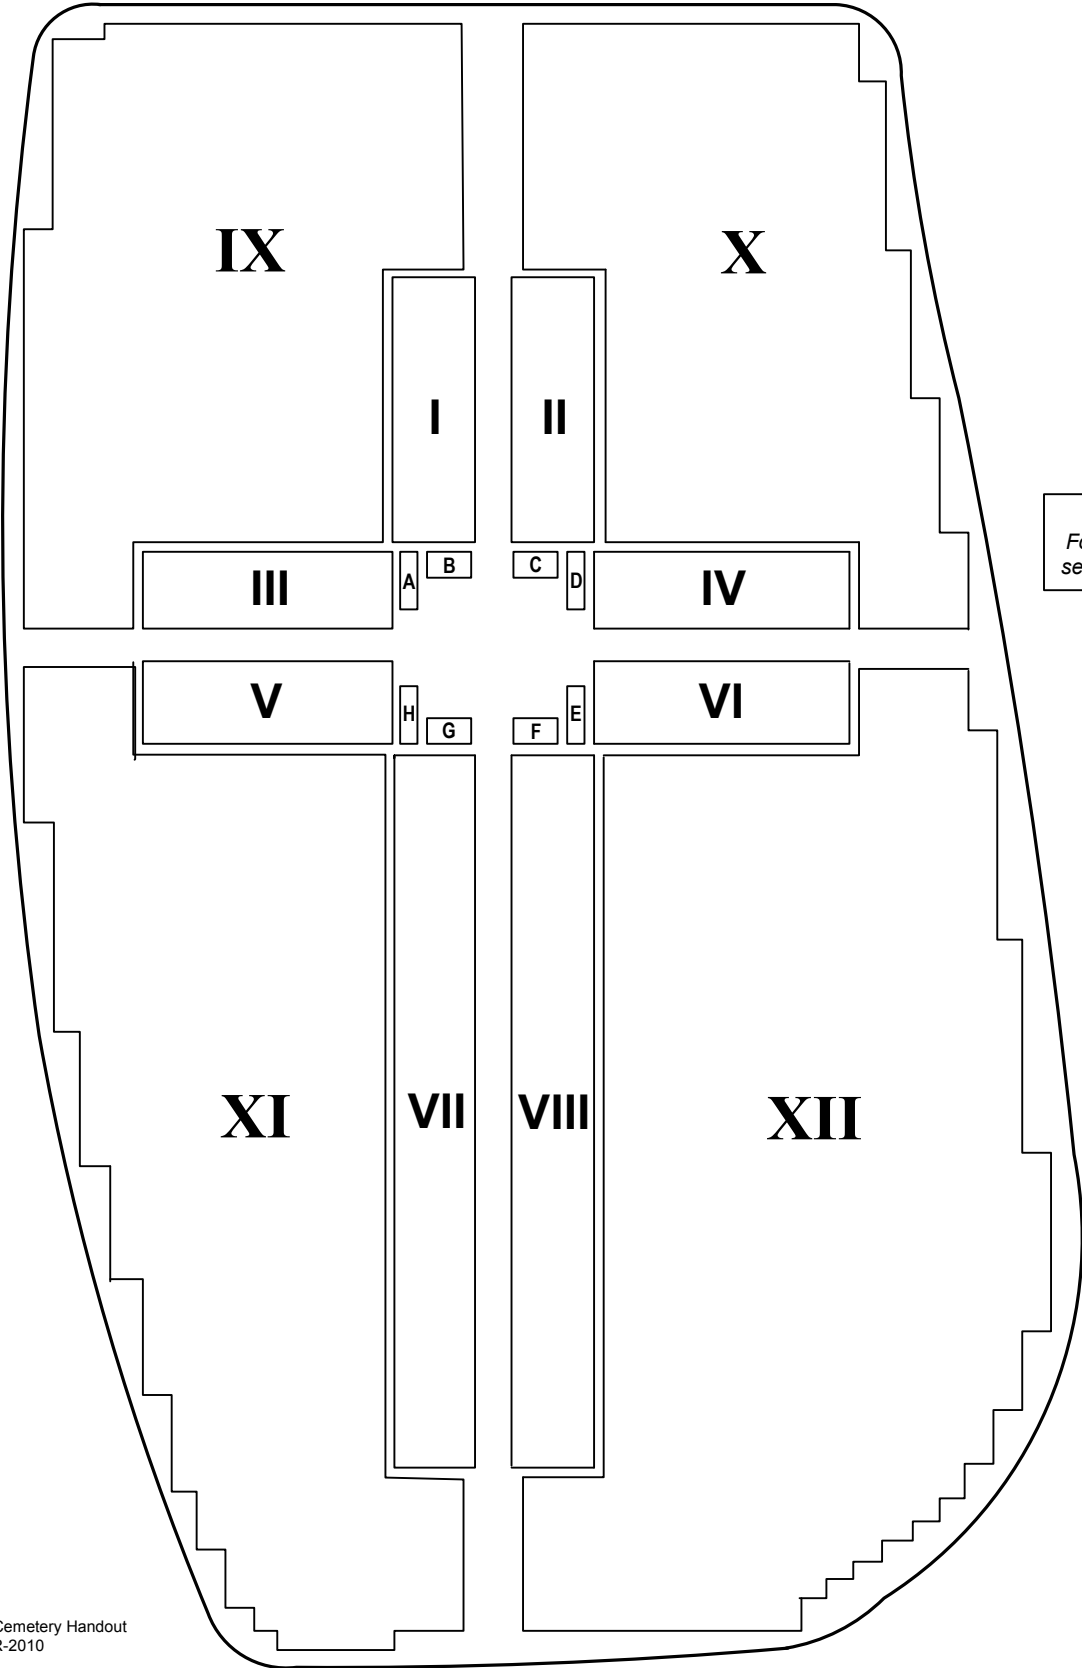

CATHOLIC CEMETERY

3500 Lake Avenue, Fort Wayne, IN

F

SECTION

*NOTE:
For Section detail see
separate Sub-Sections*