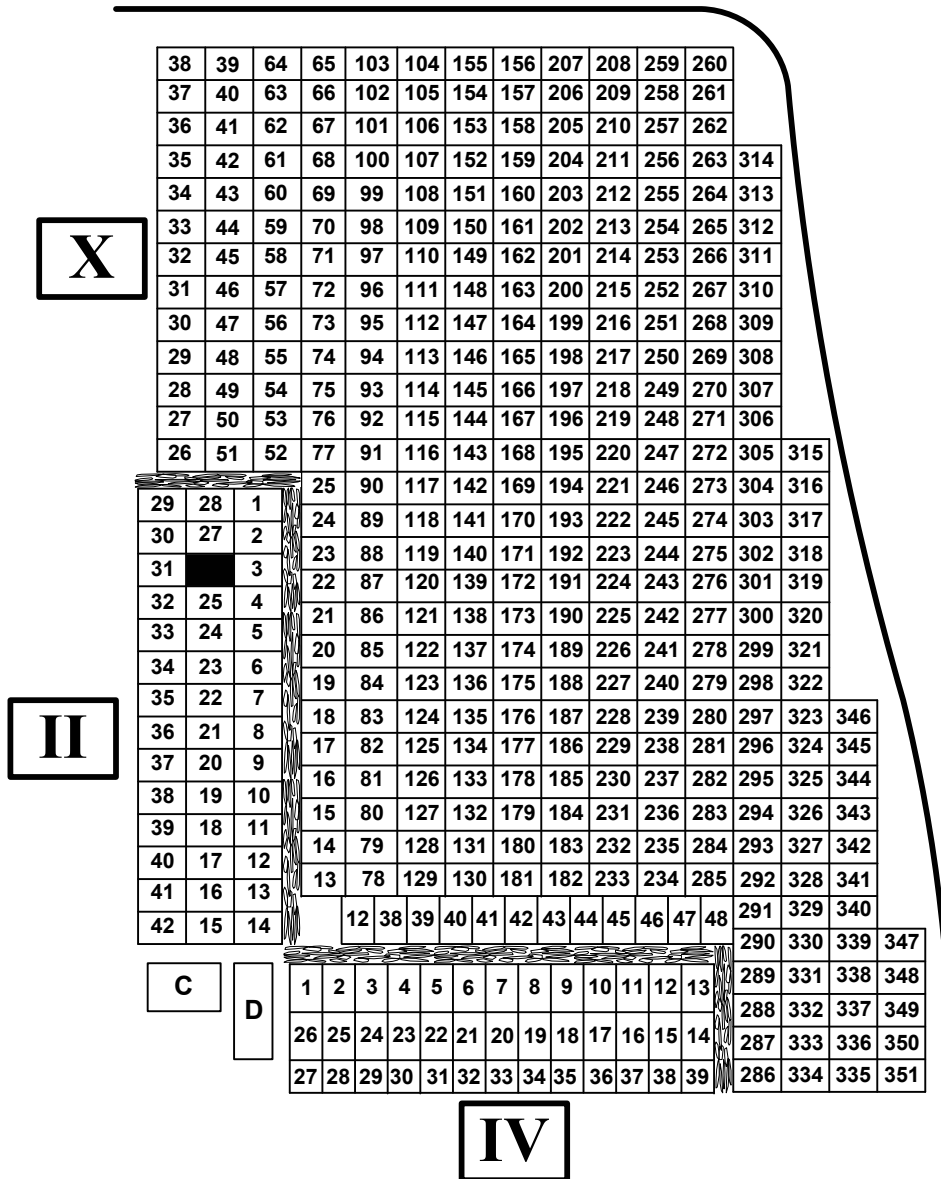

CATHOLIC CEMETERY

3500 Lake Avenue, Fort Wayne, IN

F

SUB-SECTION

(2 of 4)