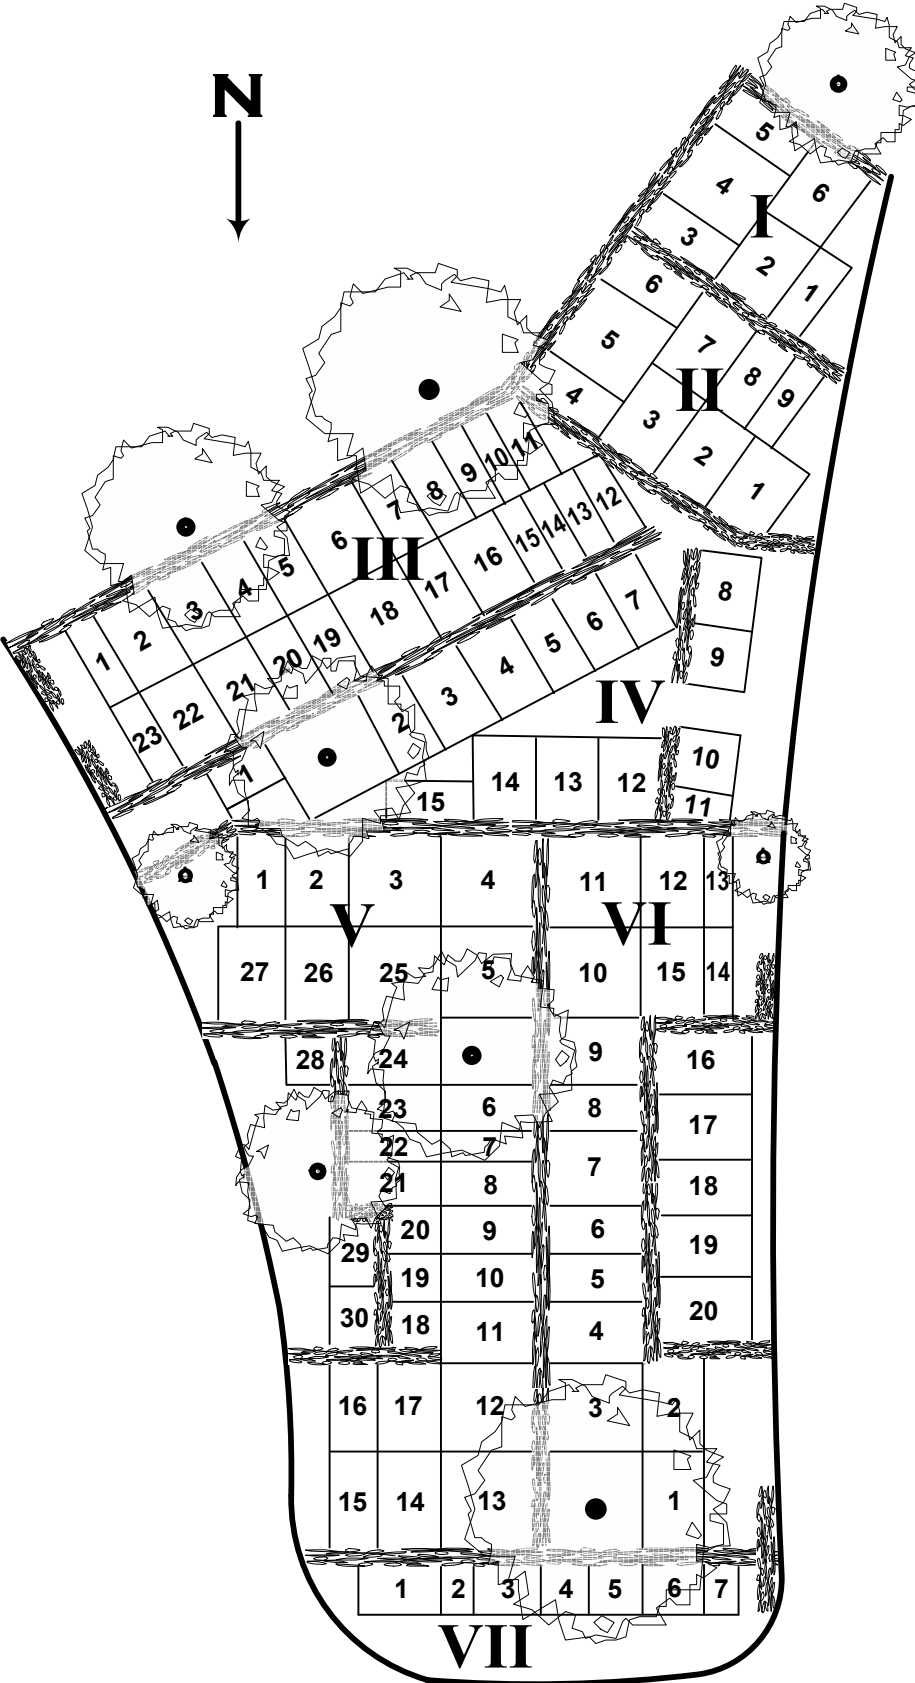

# CATHOLIC CEMETERY

3500 Lake Avenue, Fort Wayne, IN

# G

SECTION