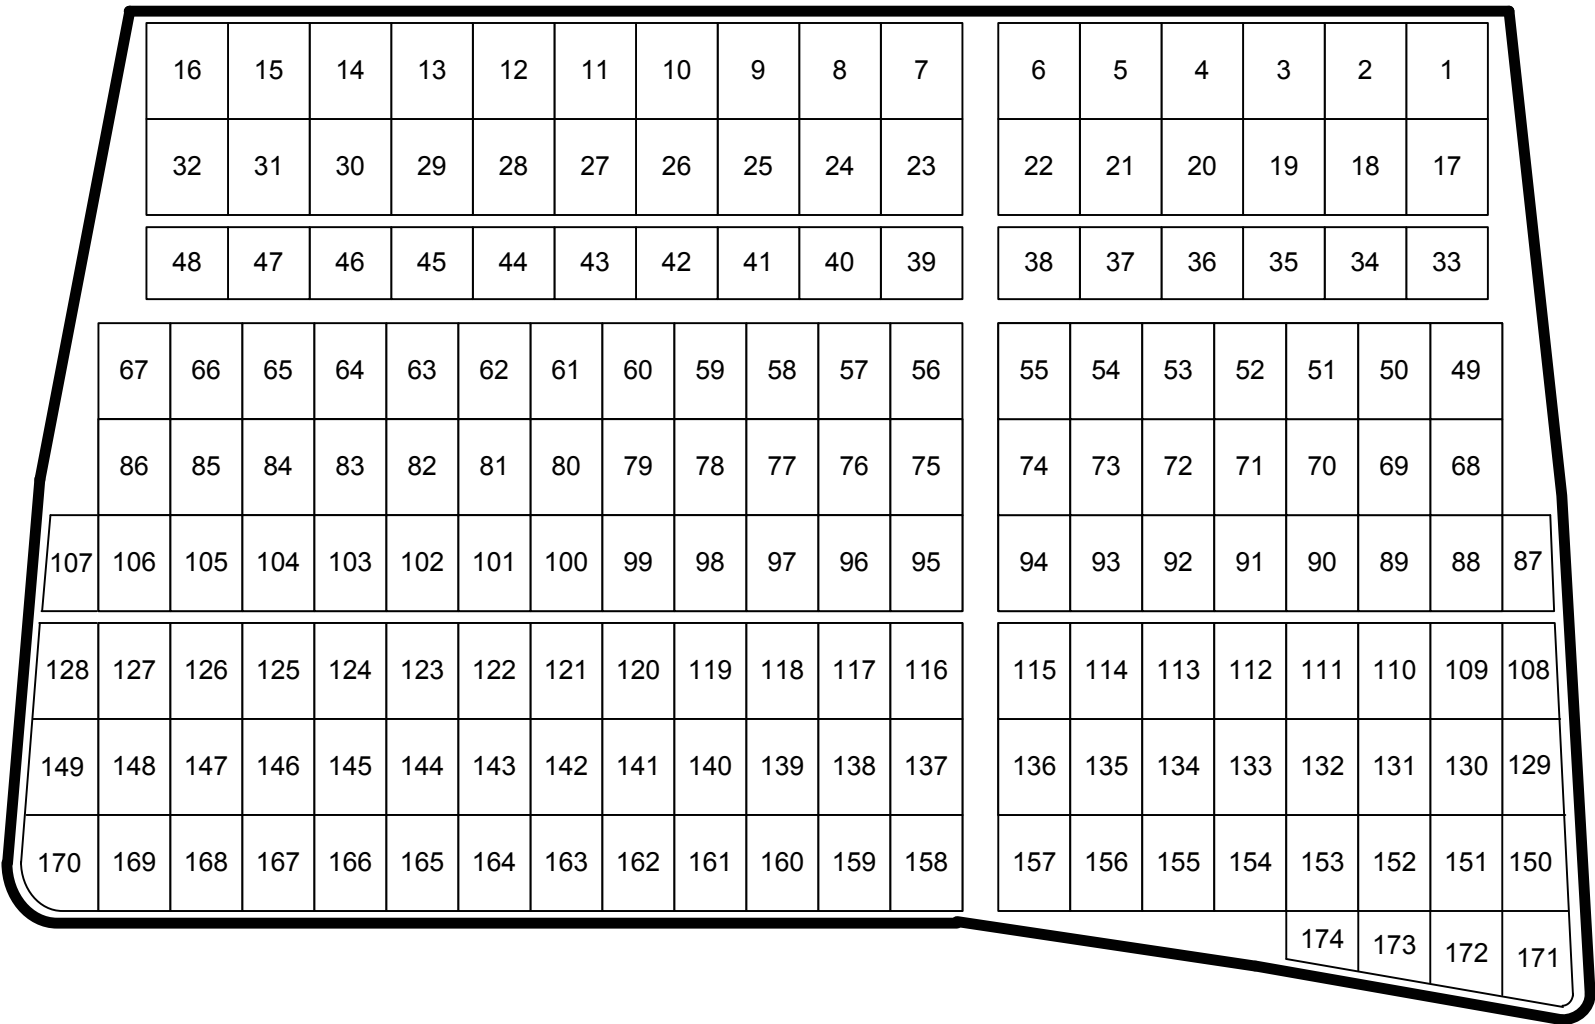

# CATHOLIC CEMETERY

3500 Lake Avenue, Fort Wayne, IN

SECTION  
**III**