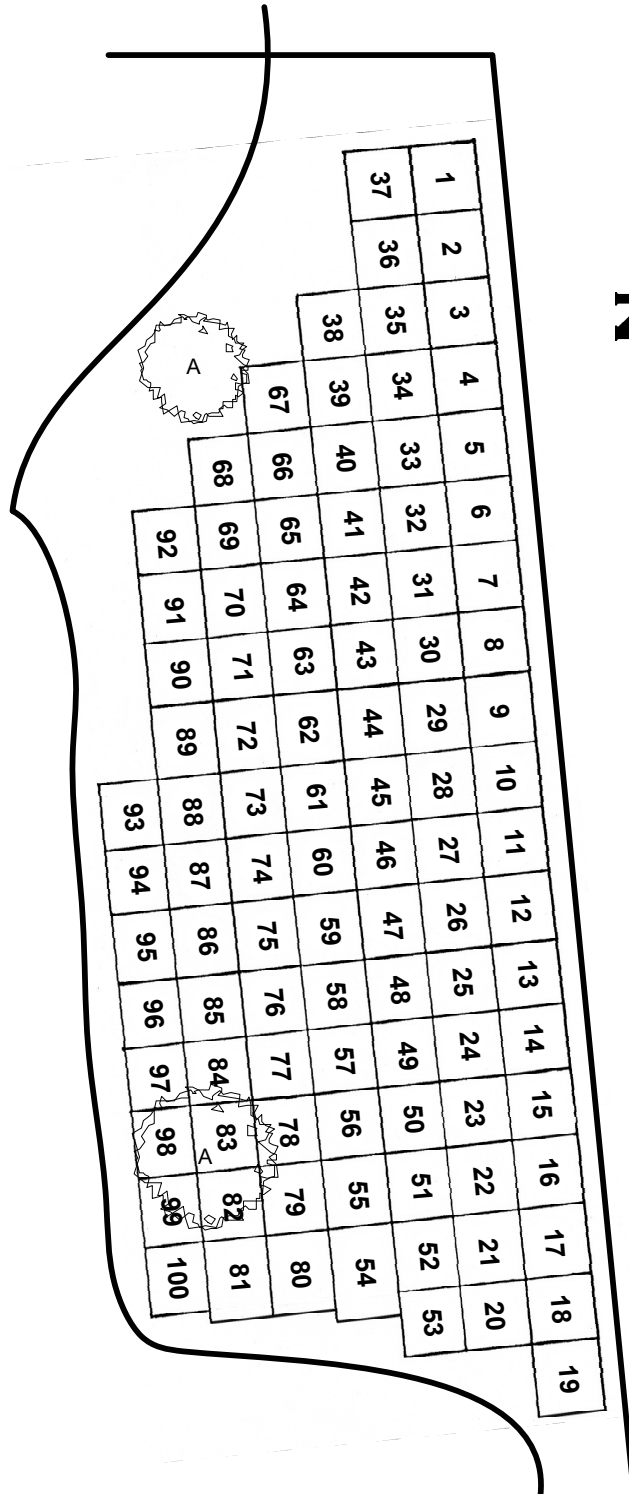

LINDENWOOD CEMETERY

2324 West Main Street, Fort Wayne, IN

26

SECTION

GPS: 41.08466, -85.17869
(center of section)