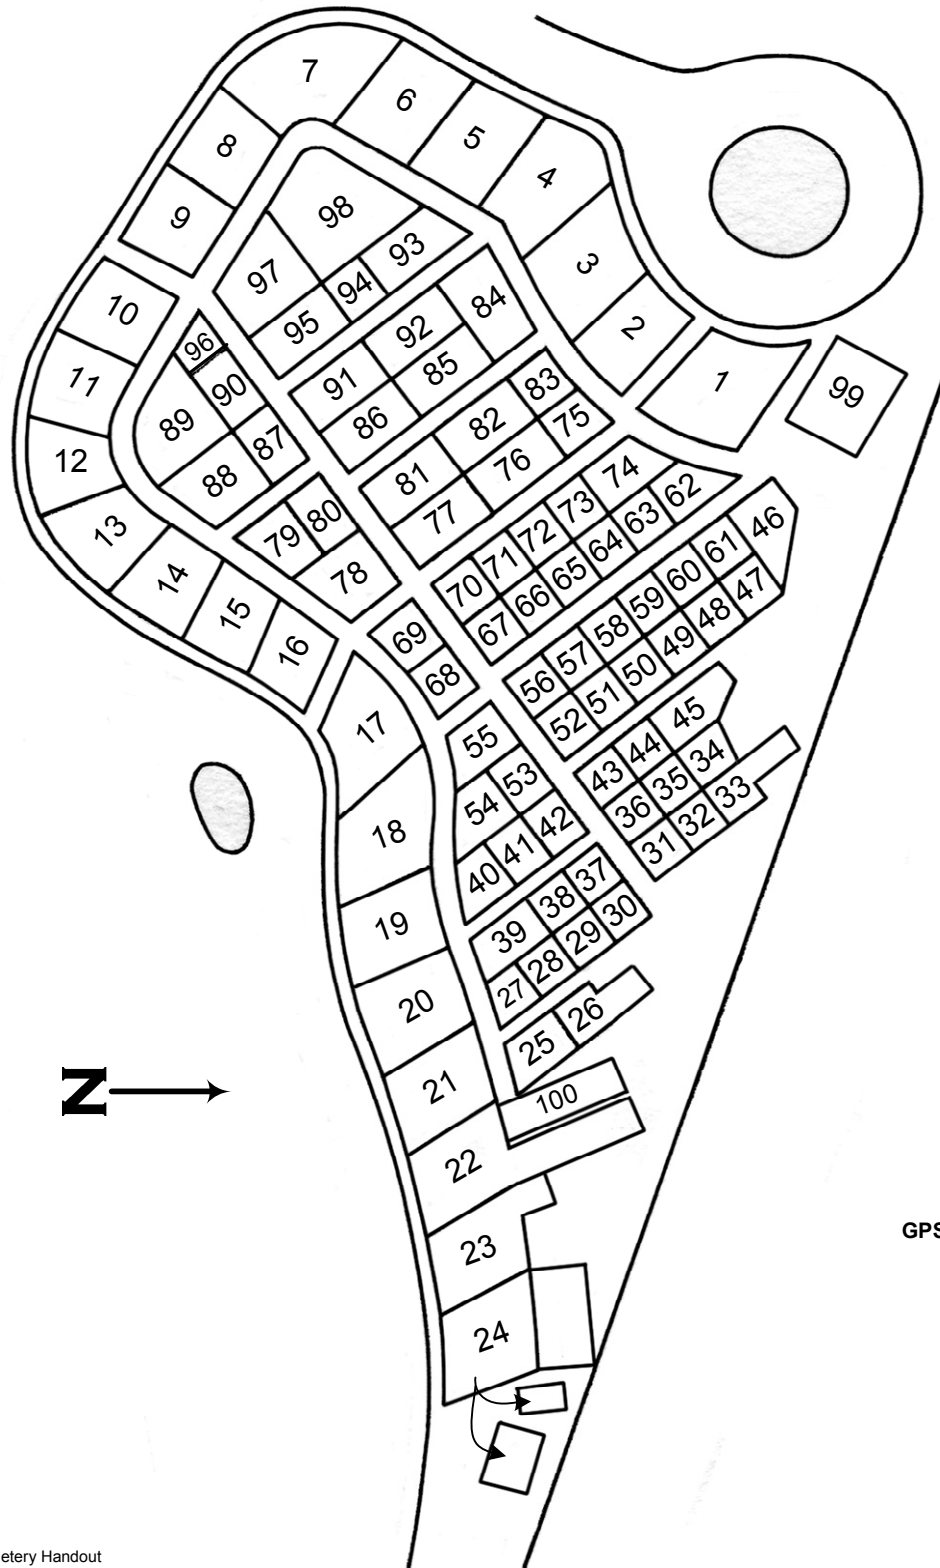

# LINDENWOOD CEMETERY

2324 West Main Street, Fort Wayne, IN

# 8

SECTION

GPS: 41.08431, -85.17498  
(center of section)