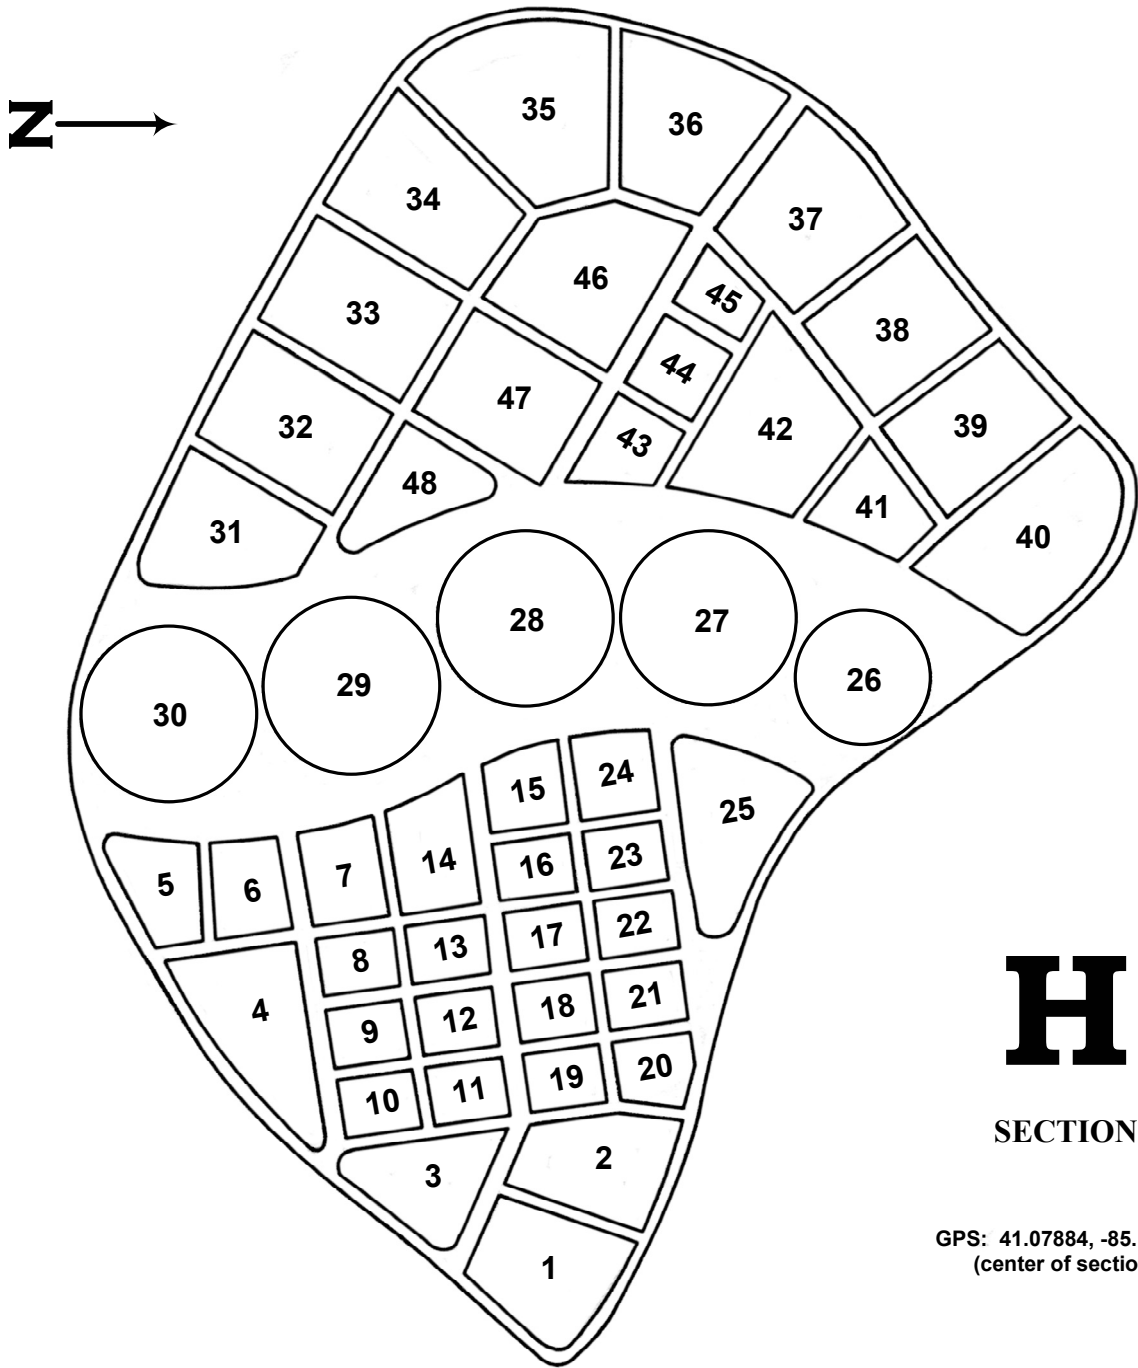

# LINDENWOOD CEMETERY

2324 West Main Street, Fort Wayne, IN

# H

SECTION

GPS: 41.07884, -85.17563  
(center of section)