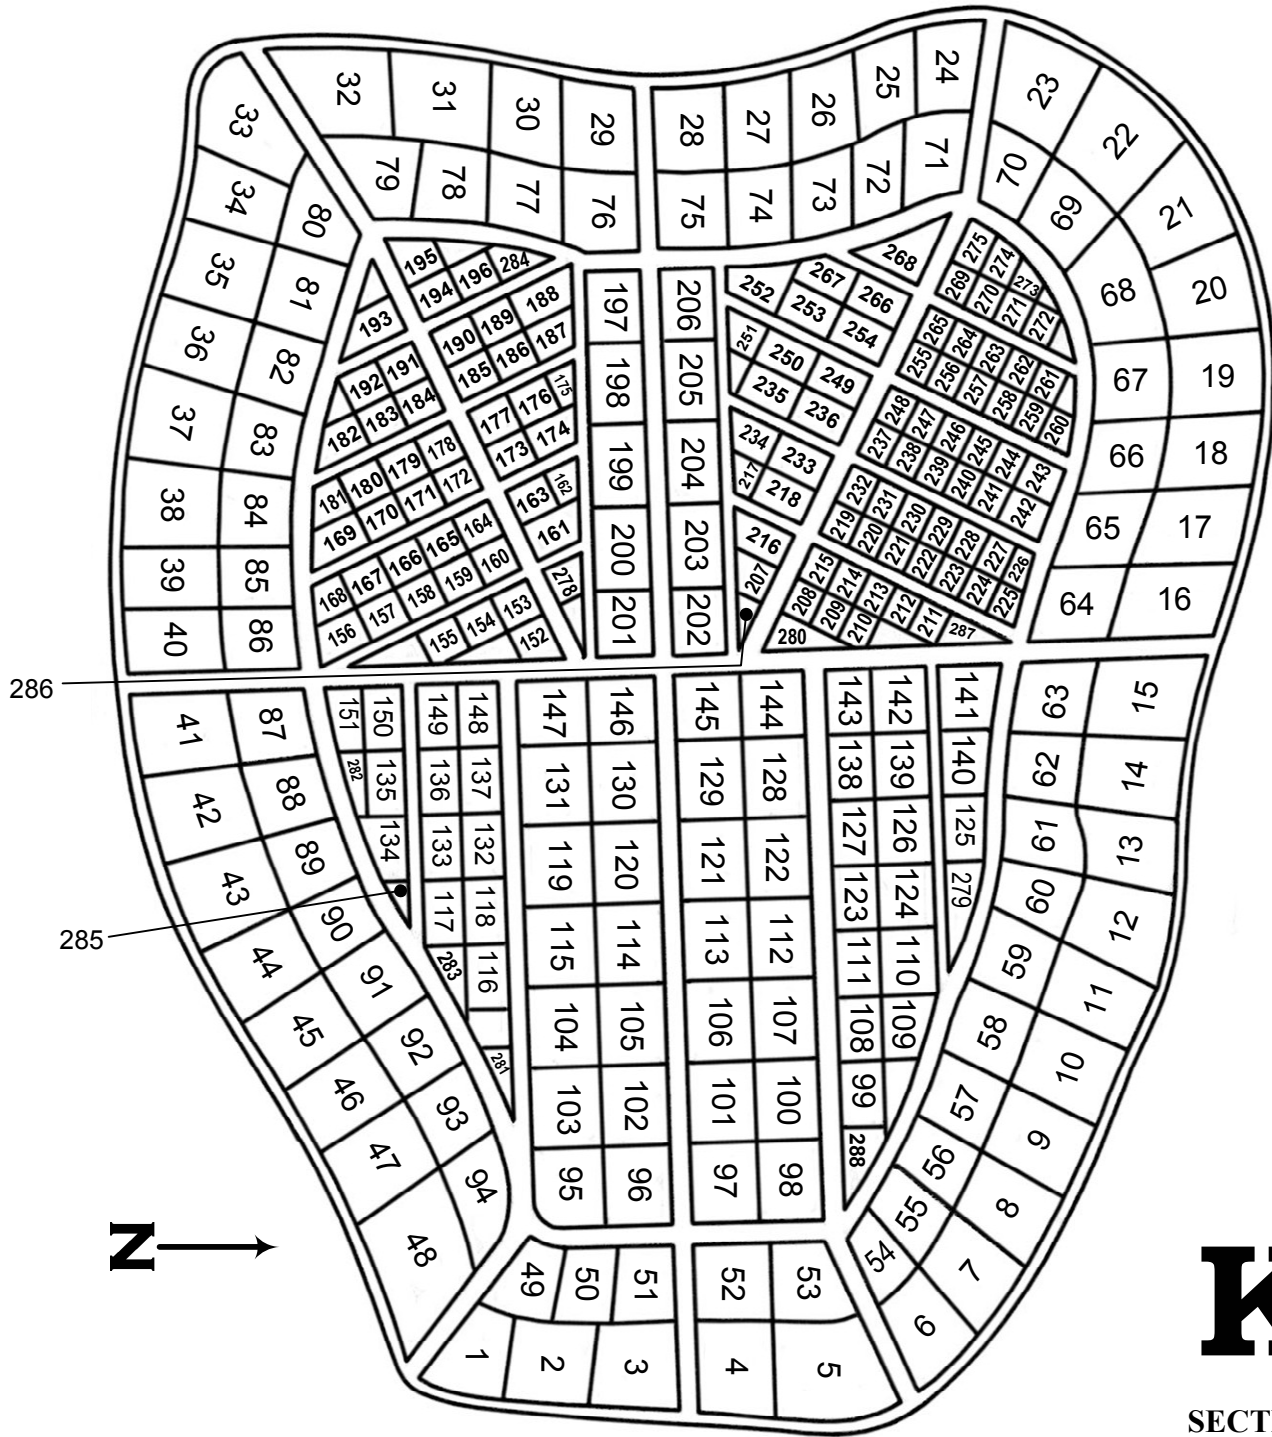

LINDENWOOD CEMETERY

2324 West Main Street, Fort Wayne, IN

GPS: 41.08061, -85.17452
(center of section)