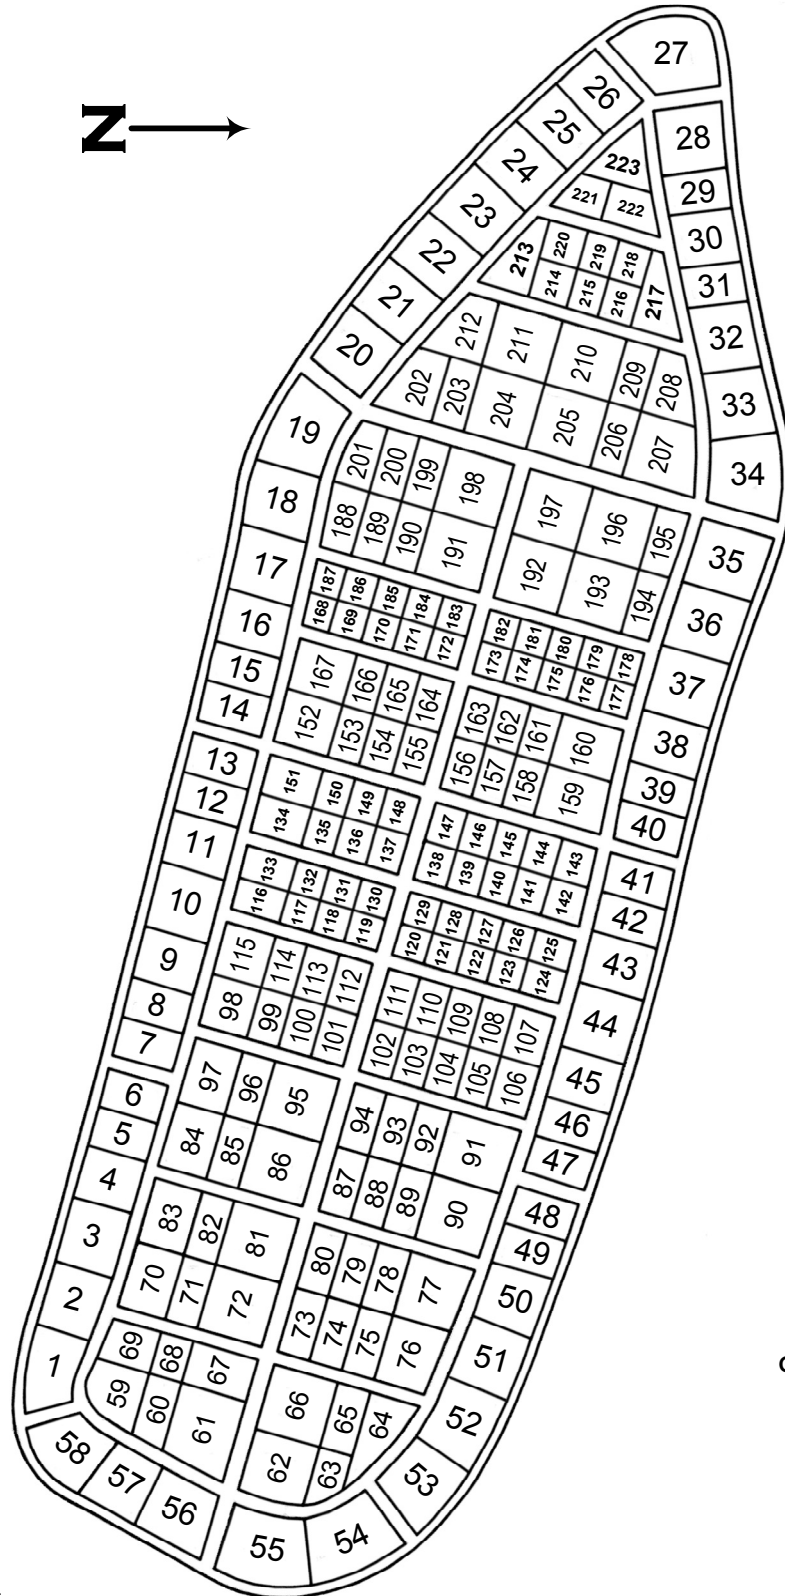

# LINDENWOOD CEMETERY

2324 West Main Street, Fort Wayne, IN

# Z

SECTION

GPS: 41.07969, -85.17827  
(center of section)